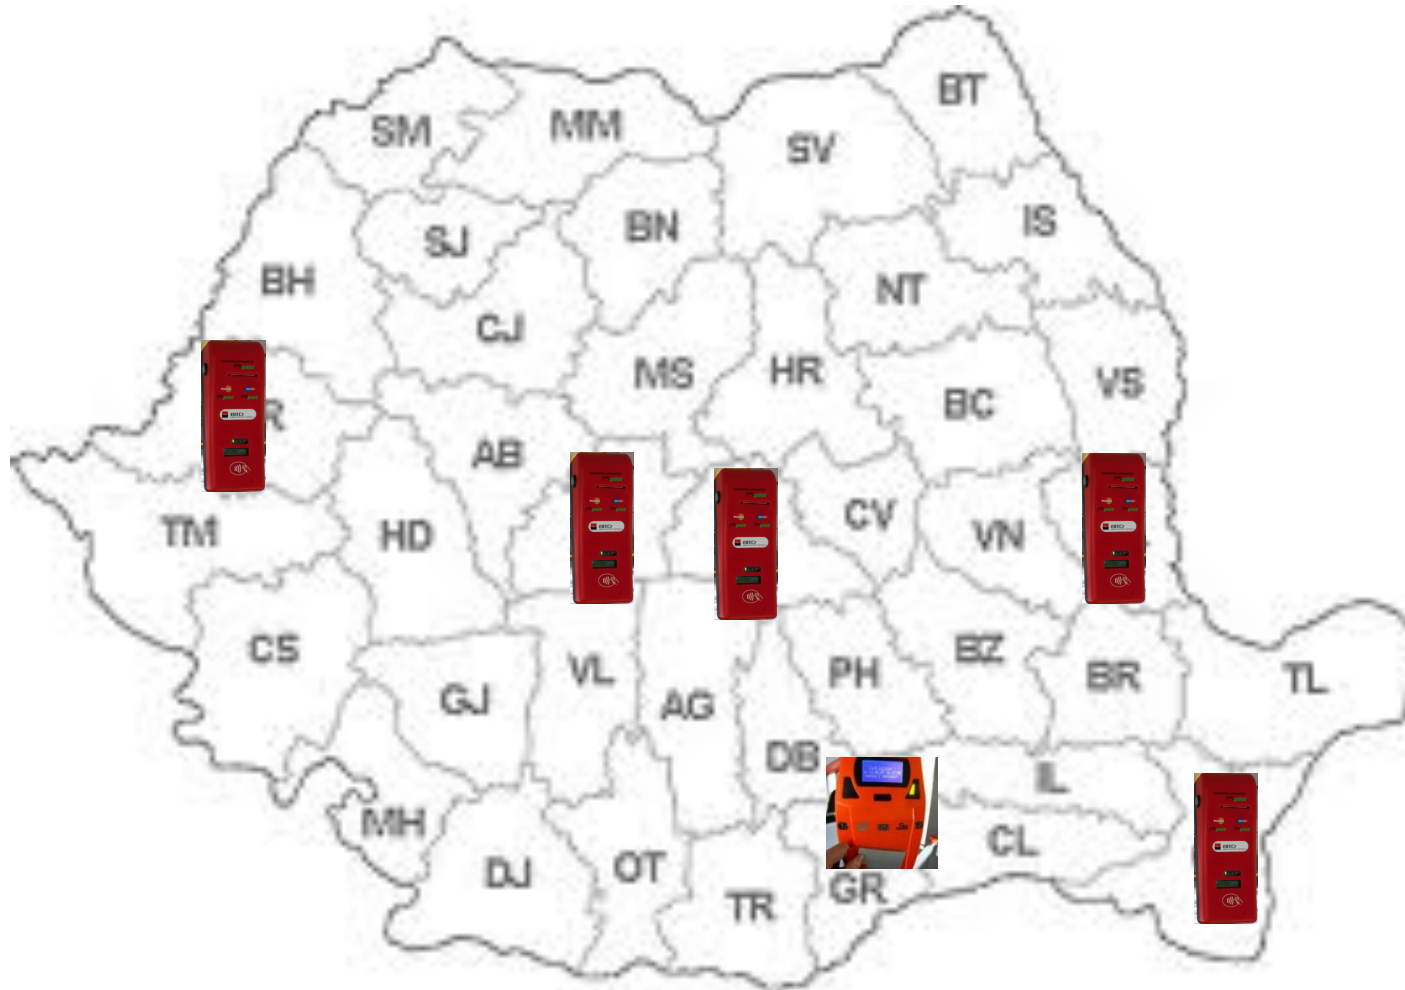

Harta Transport Pay

- Sibiu
- Constanta
- Arad
- Galati
- Brasov